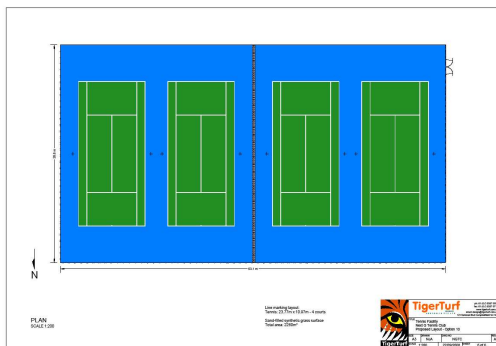

Olive inner, Blue outer

Forest inner, Blue outer