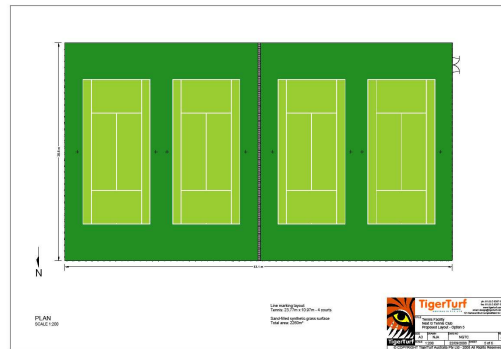

# TIGERTURF COLOUR OPTIONS

All Olive

All Forest

Forest inner, Olive outer

Olive inner, Forest outer

Olive inner, Terracotta outer

Forest inner, Terracotta outer

Olive inner, Blue outer