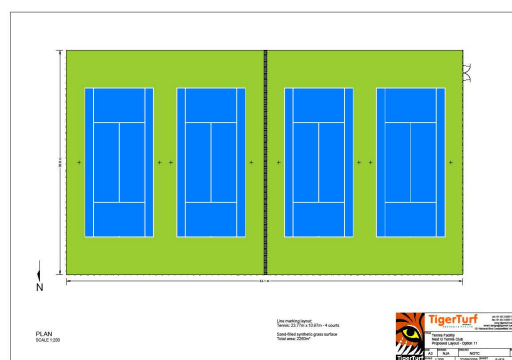

# TIGERTURF COLOUR OPTIONS

All Olive

All Forest

Forest inner, Olive outer

Olive inner, Forest outer

Olive inner, Terracotta outer

Forest inner, Terracotta outer

Olive inner, Blue outer