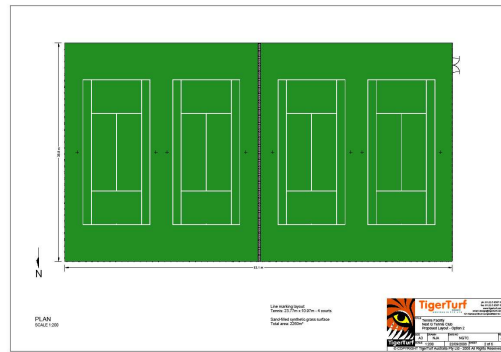

# TIGERTURF COLOUR OPTIONS

All Olive

All Forest

Forest inner, Olive outer

Olive inner, Forest outer

Olive inner, Terracotta outer

Forest inner, Terracotta outer

Olive inner, Blue outer