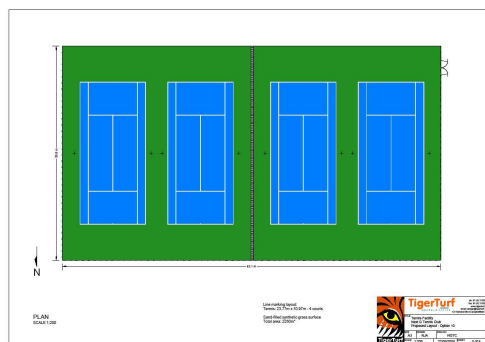

Blue inner, Olive outer

Blue inner, Forest outer.