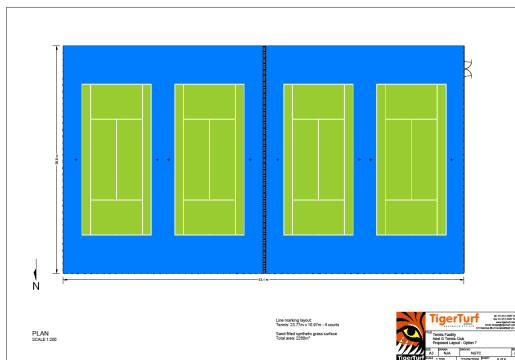

# TIGERTURF COLOUR OPTIONS

All Olive

All Forest

Forest inner, Olive outer

Olive inner, Forest outer

Olive inner, Terracotta outer

Forest inner, Terracotta outer

Olive inner, Blue outer